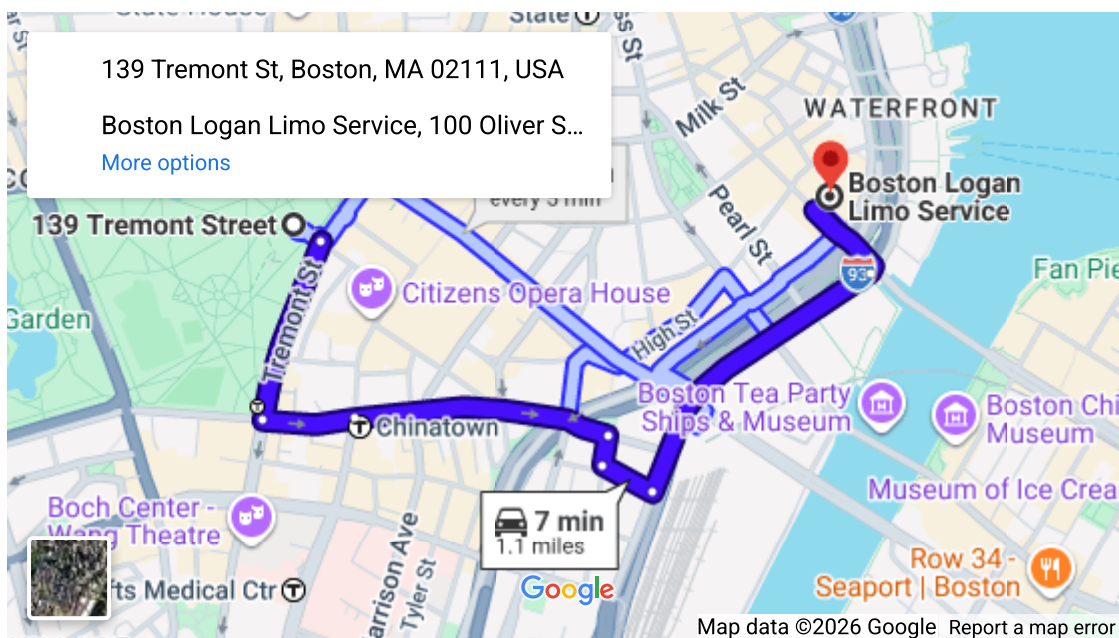

Boston Logan Limo Service

100 Oliver St Suite 1400, Boston, MA 02110

(617) 390-7996

Logan Airport Limo | Boston, MA

Boston Limo Service Medford MA Logan Airport Executive Car Service Medford, Massachusetts is positioned directly between Boston and the northern suburbs, making it a natural hub for commuters and travelers accessing Logan Airport via the I-93 and Route 28 corridors. For Medford residents seeking professional airport car service, Boston Logan Limo Service offers the kind of reliable, executive-standard transportation that makes every Logan Airport journey predictable and stress-free. The drive from Medford to Logan Airport takes [Get more info](#) travelers through some of Boston's most variable traffic zones, particularly around Sullivan Square, the Ted Williams Tunnel, and the airport approach roads. Boston Logan Limo Service's experienced drivers understand these routes and the timing required to navigate them at different hours of the day. Corporate travelers from Medford appreciate the ability to be productive in the vehicle rather than focused on driving and parking.

Boston Logan Limo Service | 100 Oliver St Suite 1400, Boston, MA 02110 | (617) 390-7996

Boston Logan Limo Service serves Medford 24 hours a day with a fleet of luxury sedans, SUVs, and limousines. The confirmation email before every pickup ensures Medford clients have their driver's details in advance. For return journeys from Logan Airport, the driver is waiting when passengers arrive at the designated limo service area in their terminal. Call (617) 390-7996 for Medford Logan Airport car service and Boston limo service.