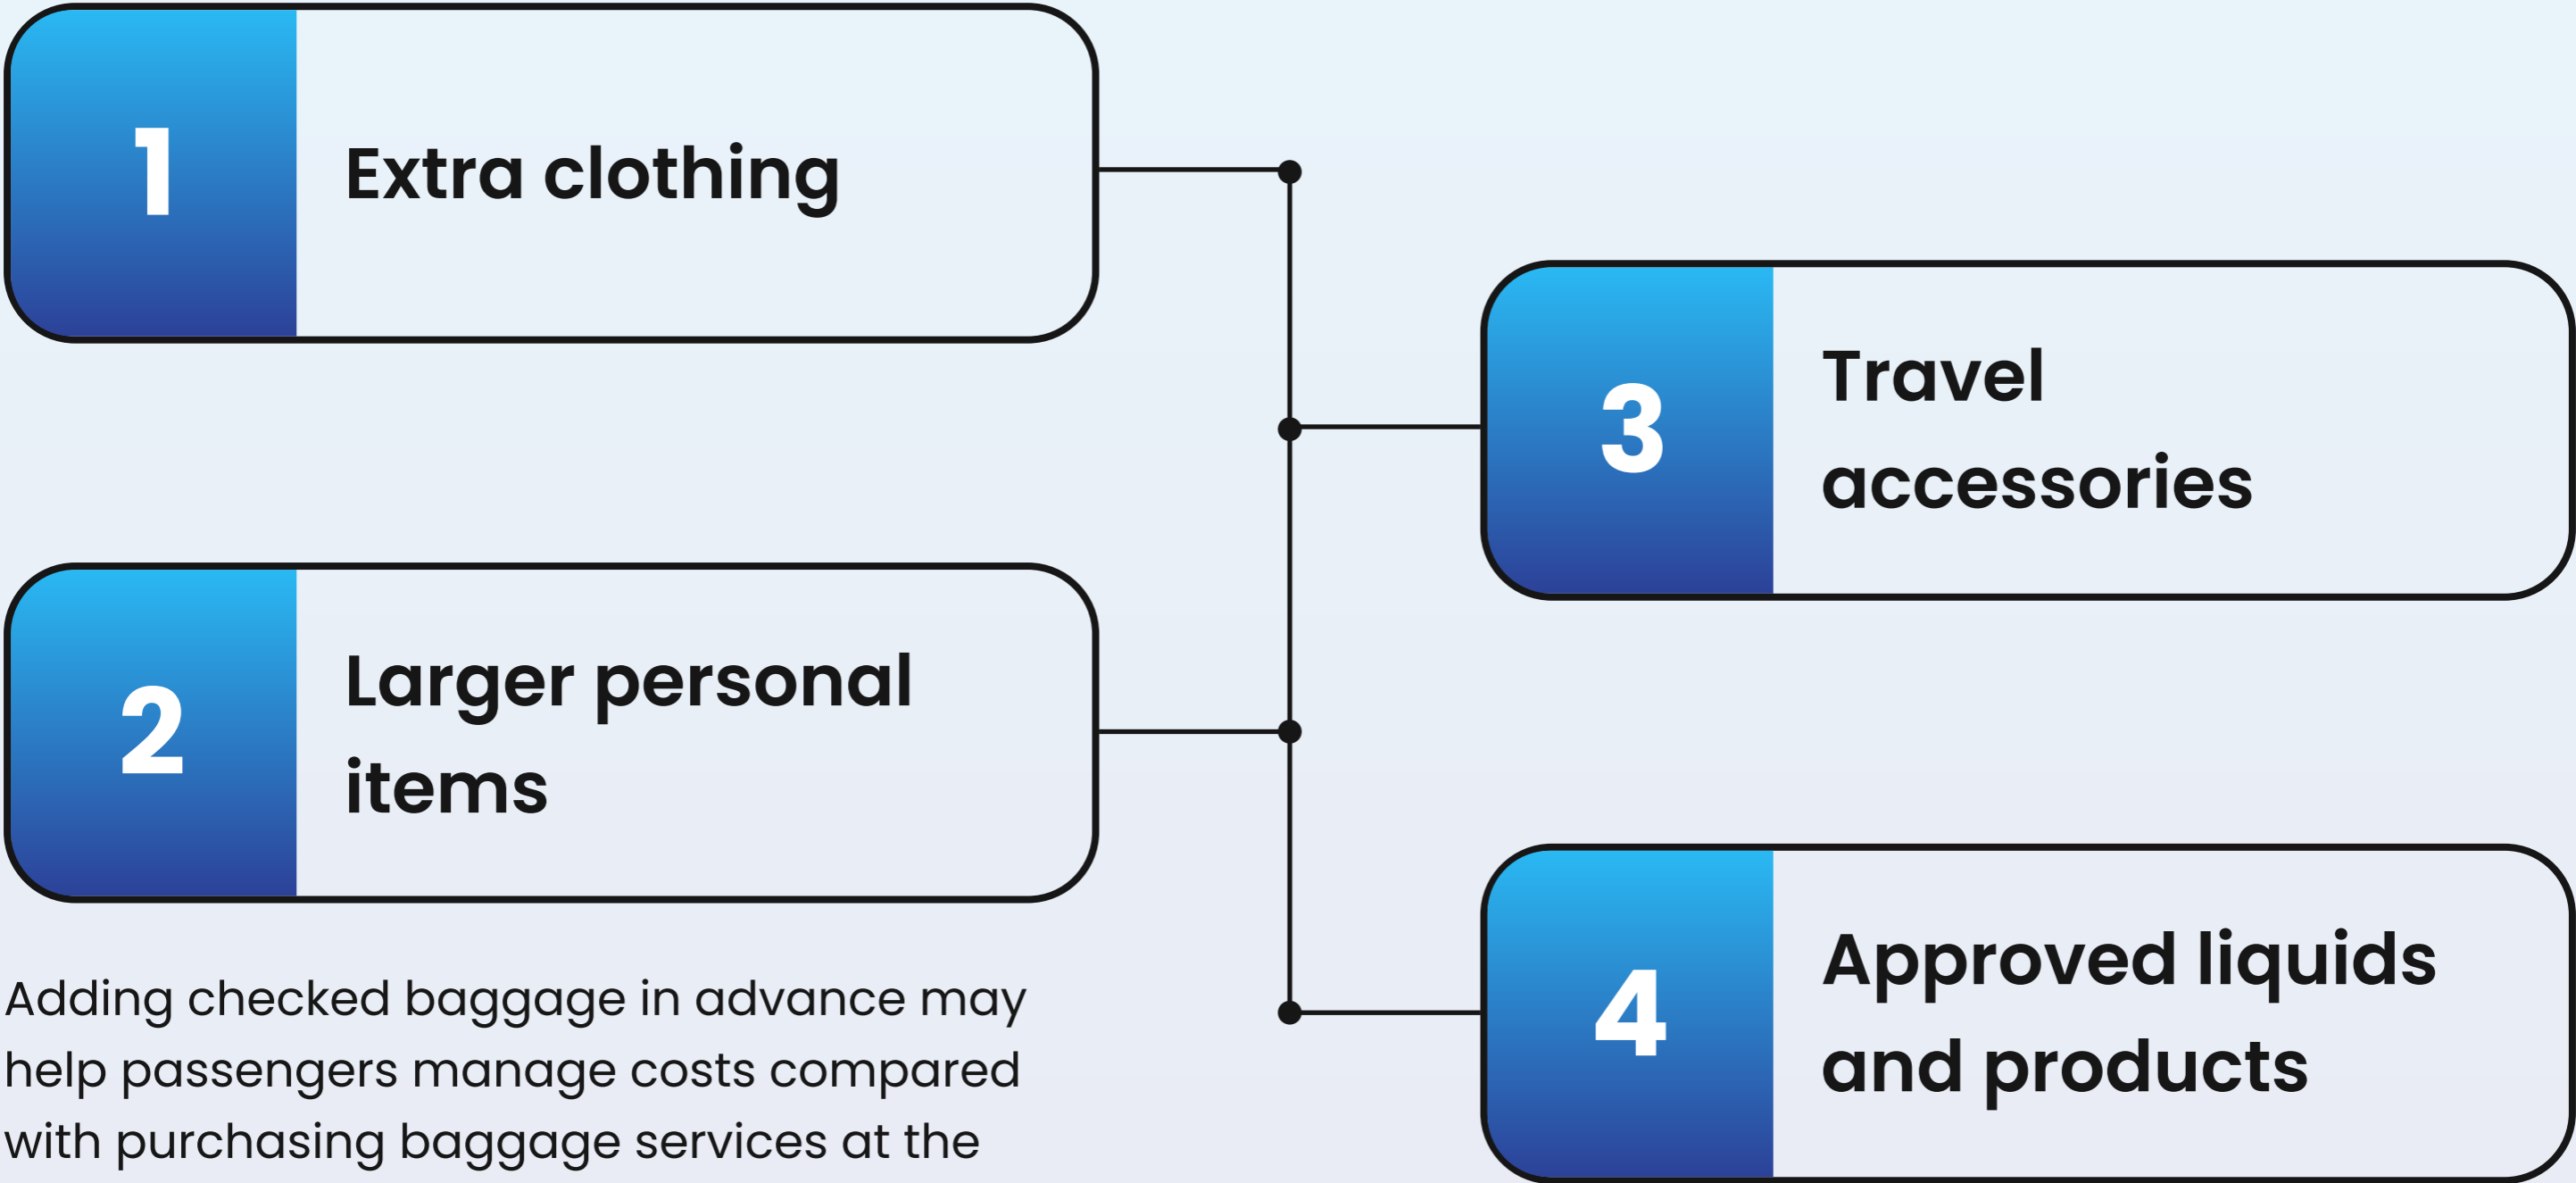

Volaris Checked Baggage Policy

For longer journeys, passengers may need checked luggage. Volaris Baggage Rules allow travelers to add checked bags depending on their travel needs. Checked baggage is stored in the aircraft cargo area and collected after arrival. Travelers should confirm baggage weight and size restrictions before reaching the airport.

Checked bags are ideal for carrying:

Adding checked baggage in advance may help passengers manage costs compared with purchasing baggage services at the airport.