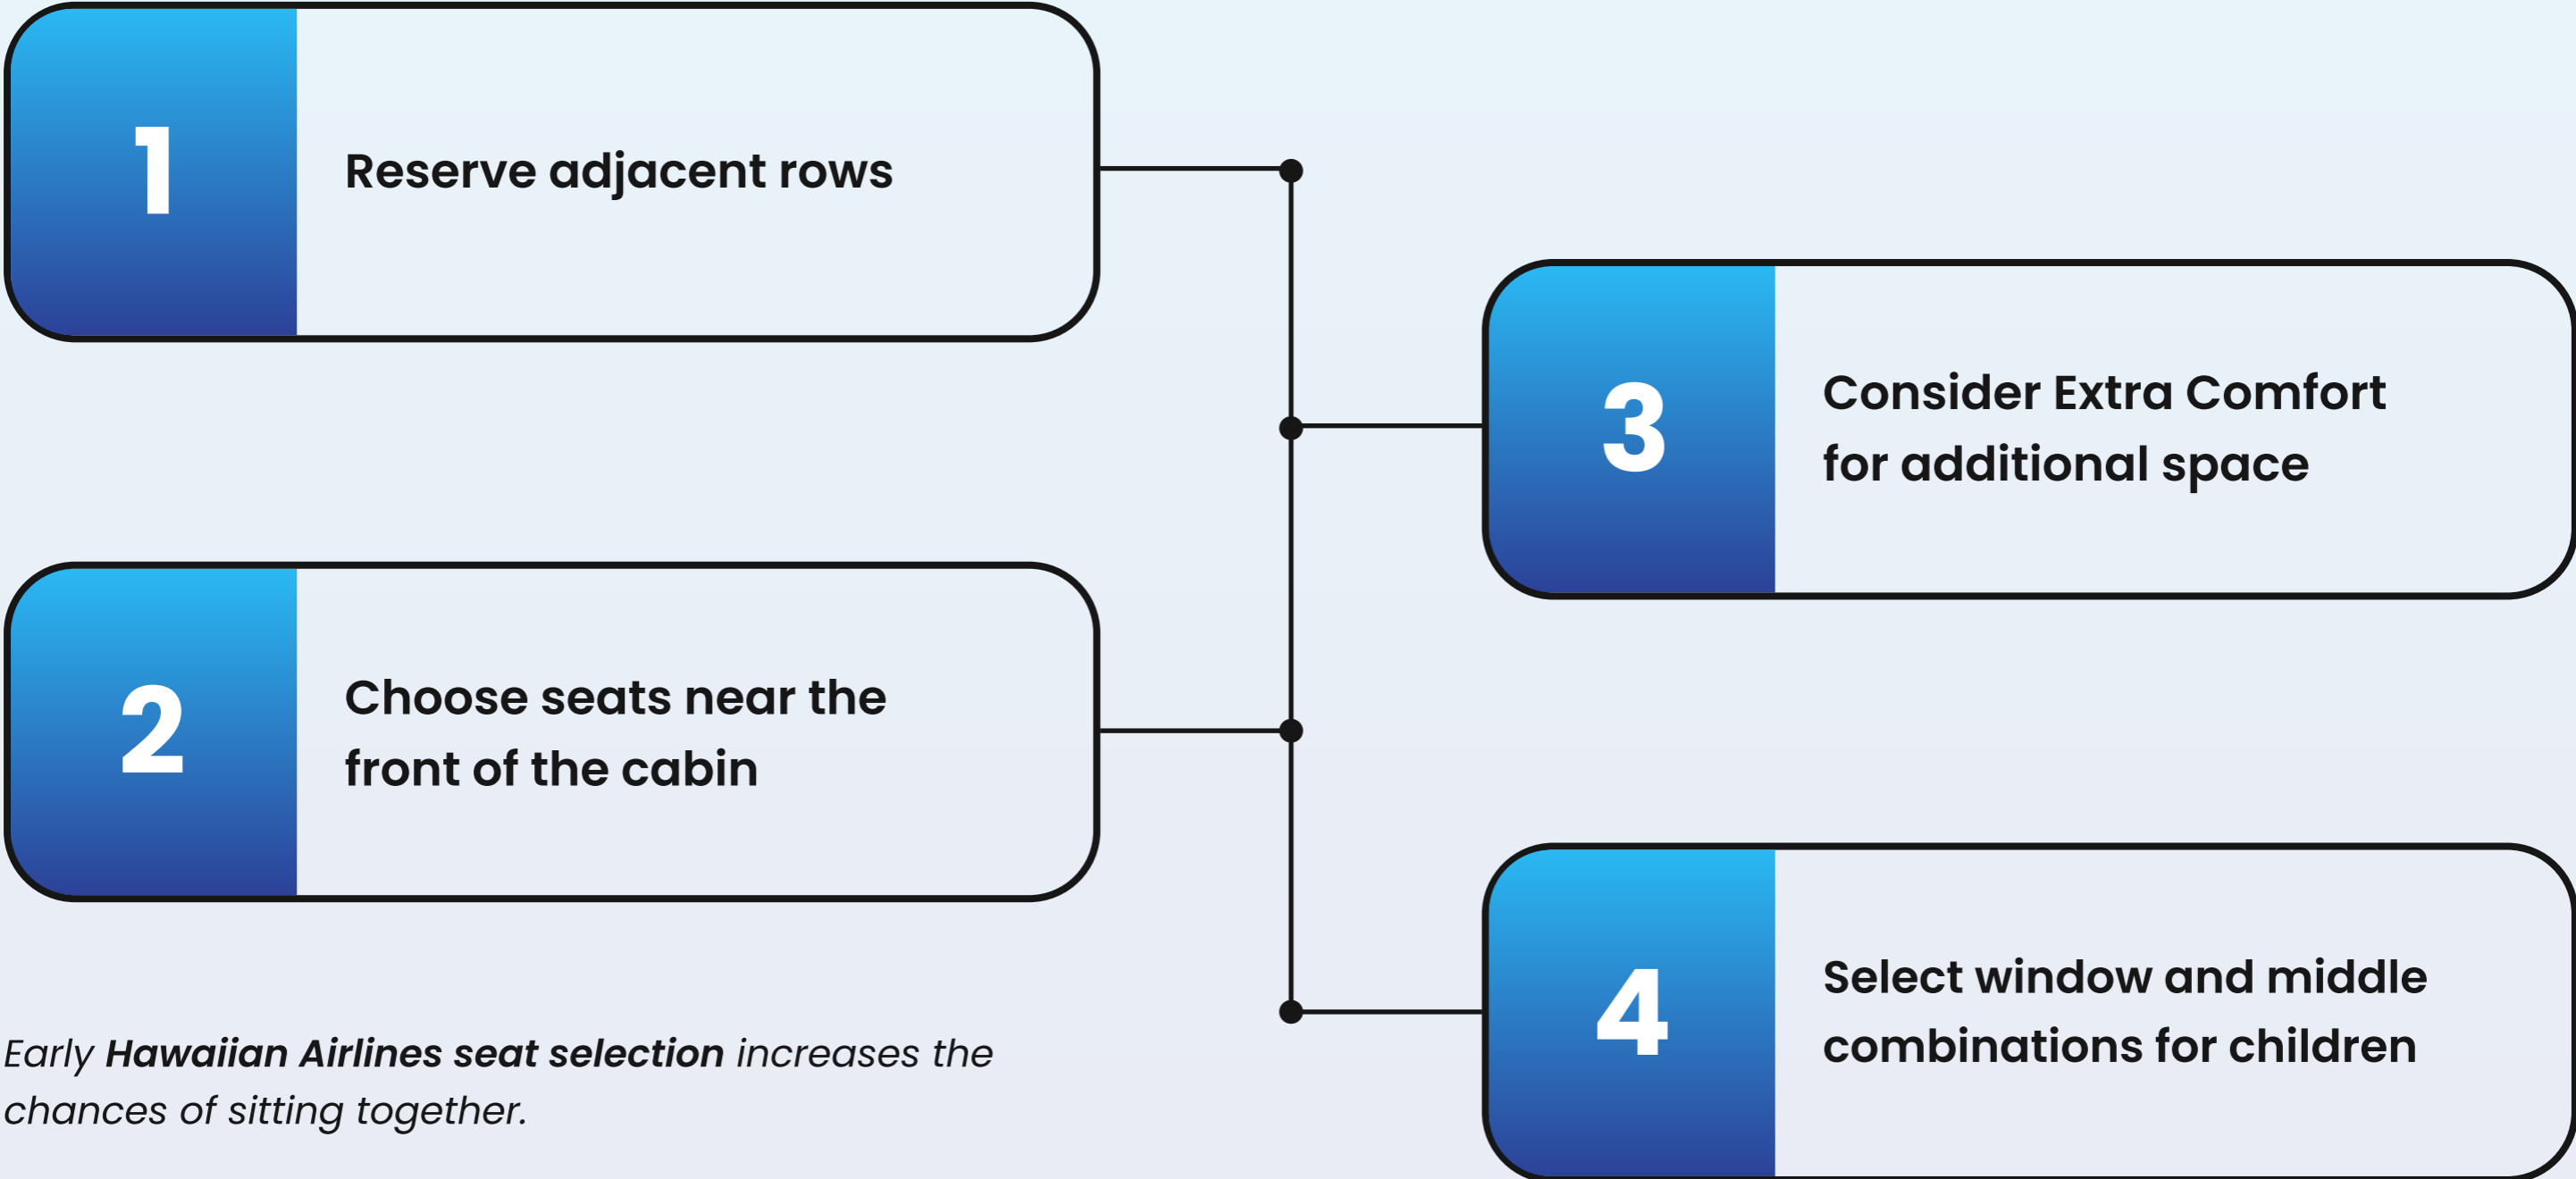

Best Seats for Families

Families traveling together should select seats early.

Recommended seating strategies:

Early Hawaiian Airlines seat selection increases the chances of sitting together.