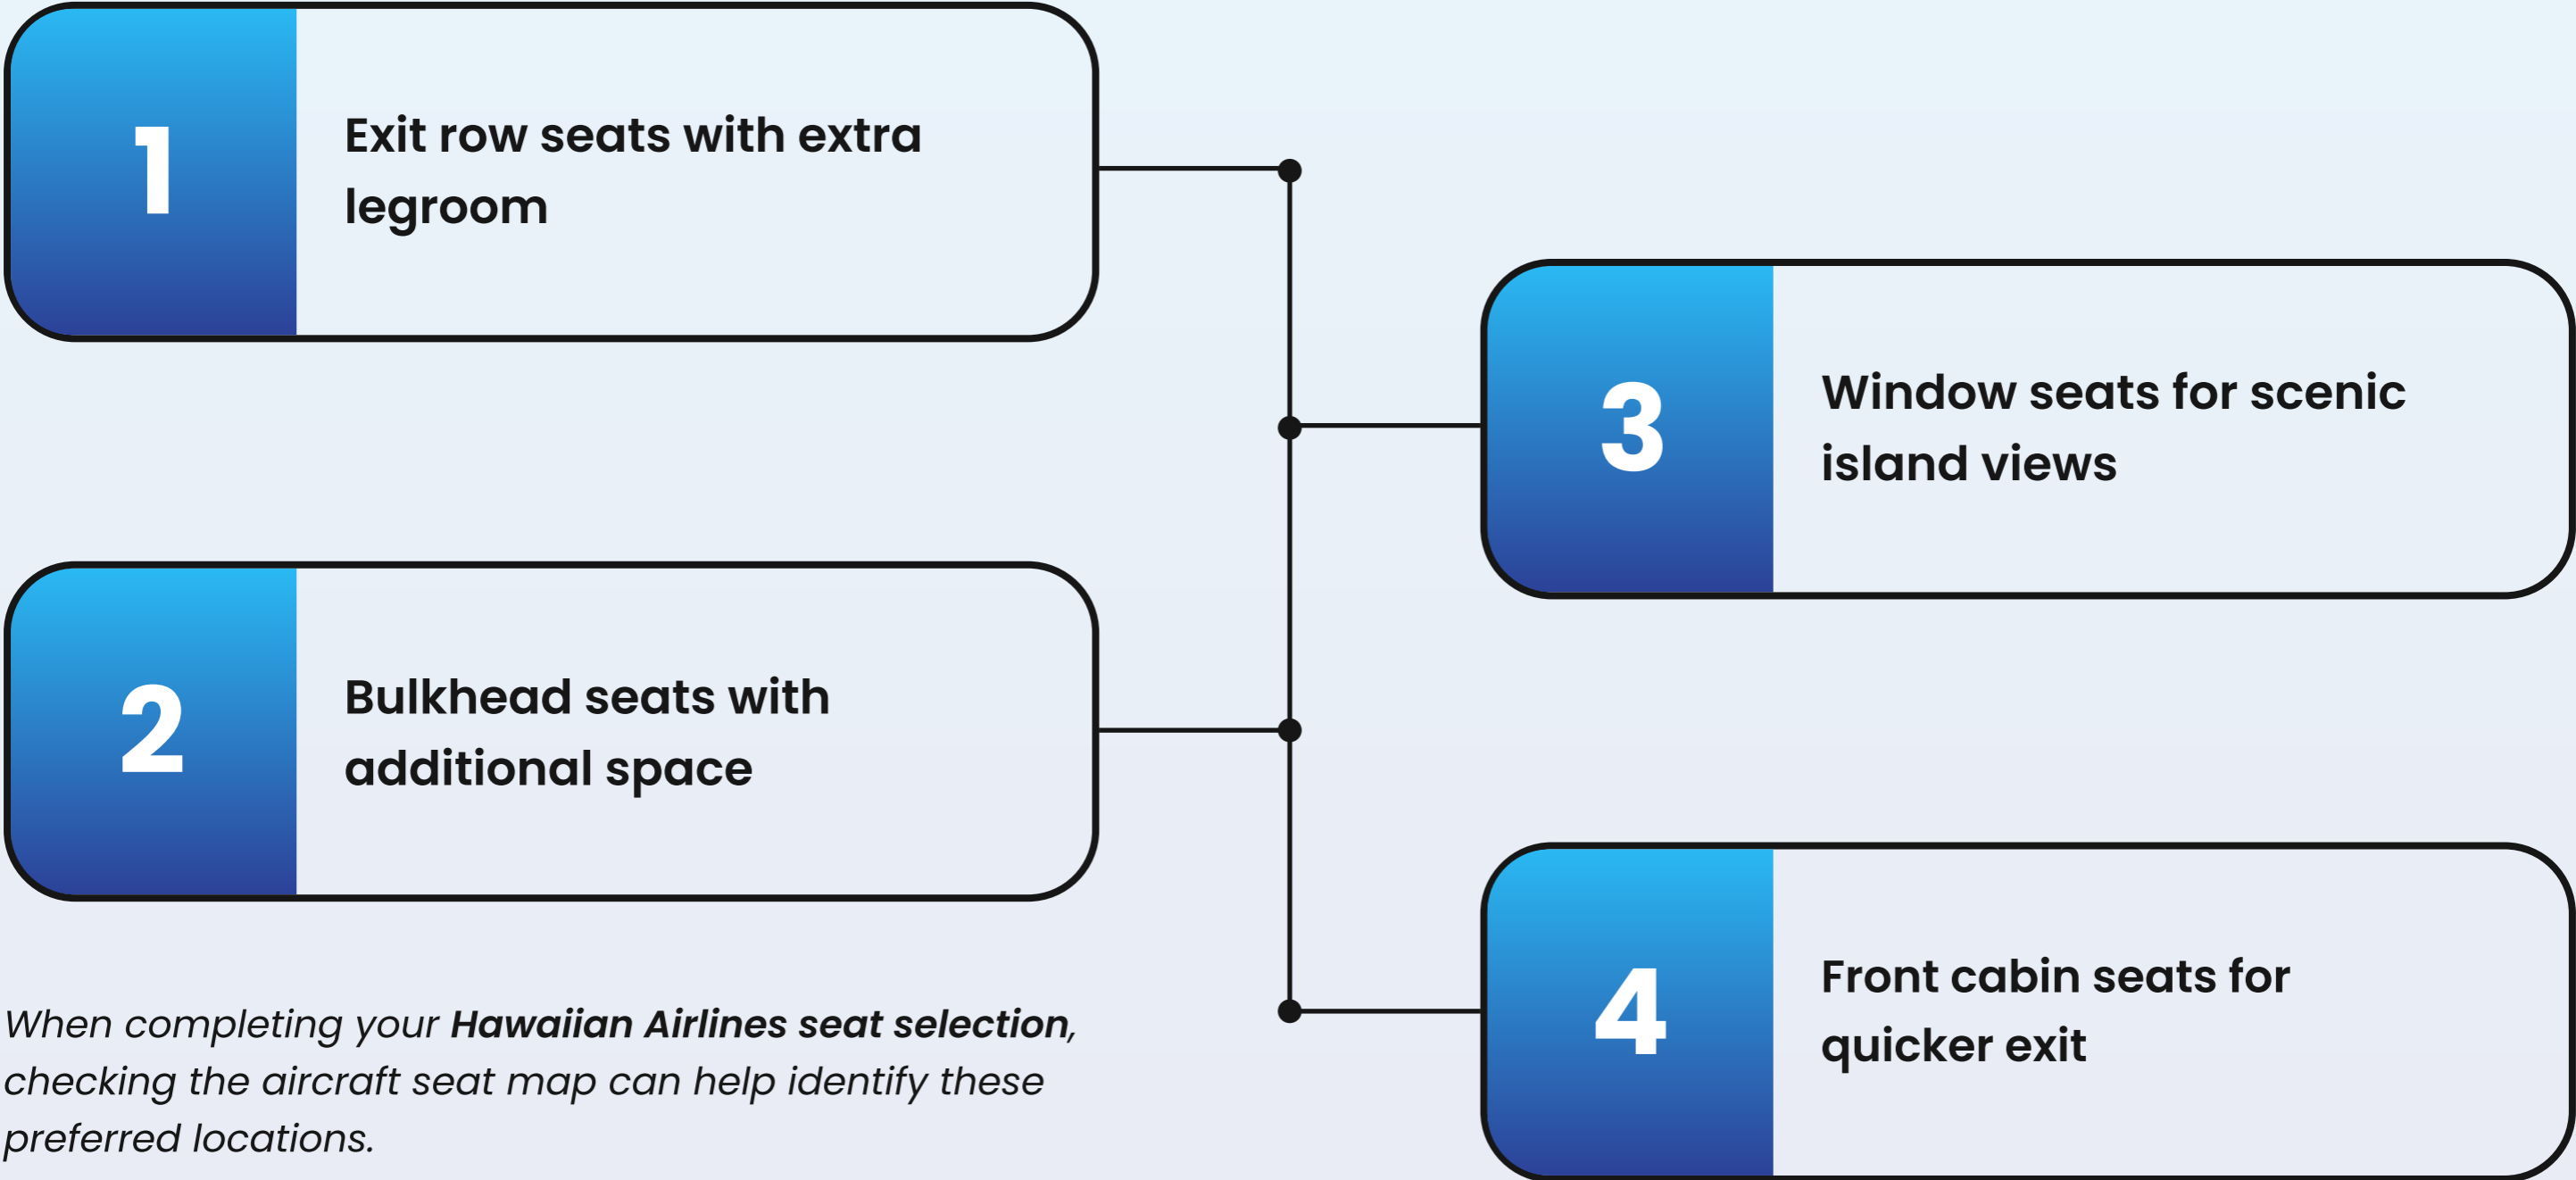

Introduction to Hawaiian Airlines Seat Selection

Choosing the right seat is an important part of planning any trip. Hawaiian Airlines offers a variety of seating options designed to meet different passenger needs and budgets. Through the Hawaiian Airlines seat selection process, travelers can choose standard seats, preferred seats, Extra Comfort seats, or premium cabin accommodations.

1

Main Cabin

Standard economy seating suitable for most travelers.

2

Preferred Seats

Seats located in desirable areas of the cabin.

3

Extra Comfort Seats

Enhanced economy seats with additional legroom and extra benefits.

4

First Class

Premium domestic seating with superior comfort and service.

5

Business Class

Available on select international routes with lie-flat seating and luxury amenities.

Each option offers a different level of comfort and pricing.

Best Economy Seats on Hawaiian Airlines

For travelers flying in the Main Cabin, some seats provide a better experience than others.

Recommended economy seats include: