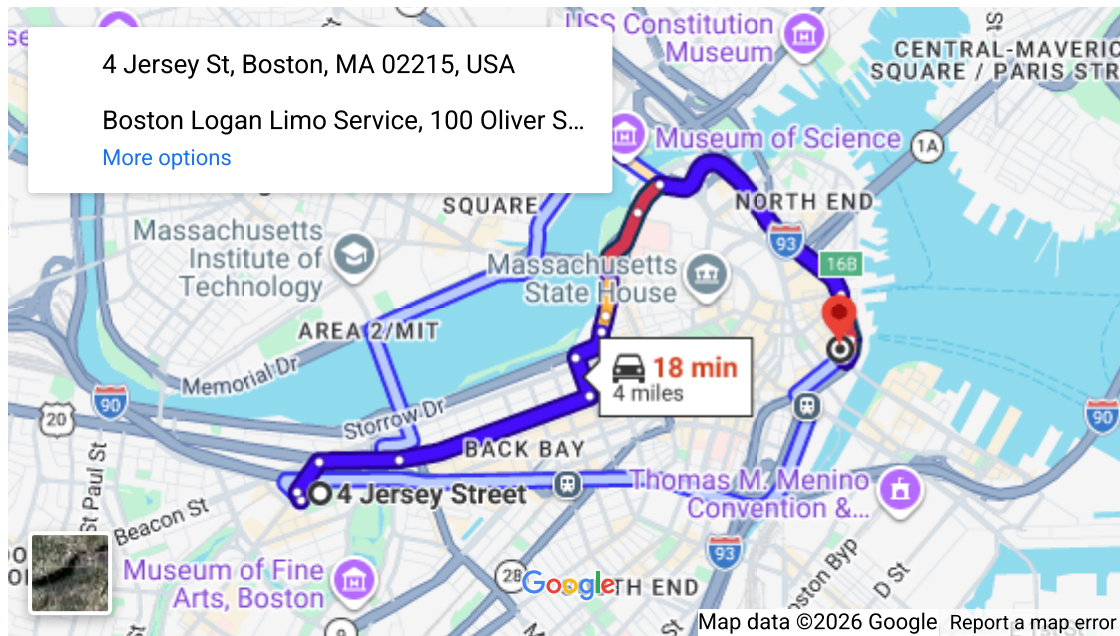

Boston Limo Service Natick MA Framingham MA MetroWest Logan Airport The MetroWest communities of Natick and Framingham, located along Route 9 and the Massachusetts Turnpike west of Boston, are served by Boston Logan Limo Service for Logan Airport transfers. Framingham's large and diverse population and Natick's Mix of retail, residential, and professional activity both generate regular Logan Airport travel, and Boston [Visit website](#) Logan Limo Service provides the professional car service that MetroWest travelers need. The Massachusetts Turnpike I-90 corridor connects MetroWest directly to the Ted Williams Tunnel and Logan Airport, making it one of the more straightforward suburban to airport routes in Greater Boston. Boston Logan Limo Service's drivers are experienced in this corridor, including the timing considerations at different hours of the day.

Boston Logan Limo Service | 100 Oliver St Suite 1400, Boston, MA 02110 | (617) 390-7996

Boston Logan Limo Service serves Natick and Framingham 24 hours a day with a luxury fleet of sedans and SUVs. The pre-pickup confirmation email with driver details ensures MetroWest passengers have reliable information before every journey. Call (617) 390-7996 for Natick and Framingham Logan Airport car service and Boston MetroWest limo service.

Boston Logan Limo Service

100 Oliver St Suite 1400, Boston, MA 02110

(617) 390-7996

Logan Airport Limo | Boston, MA