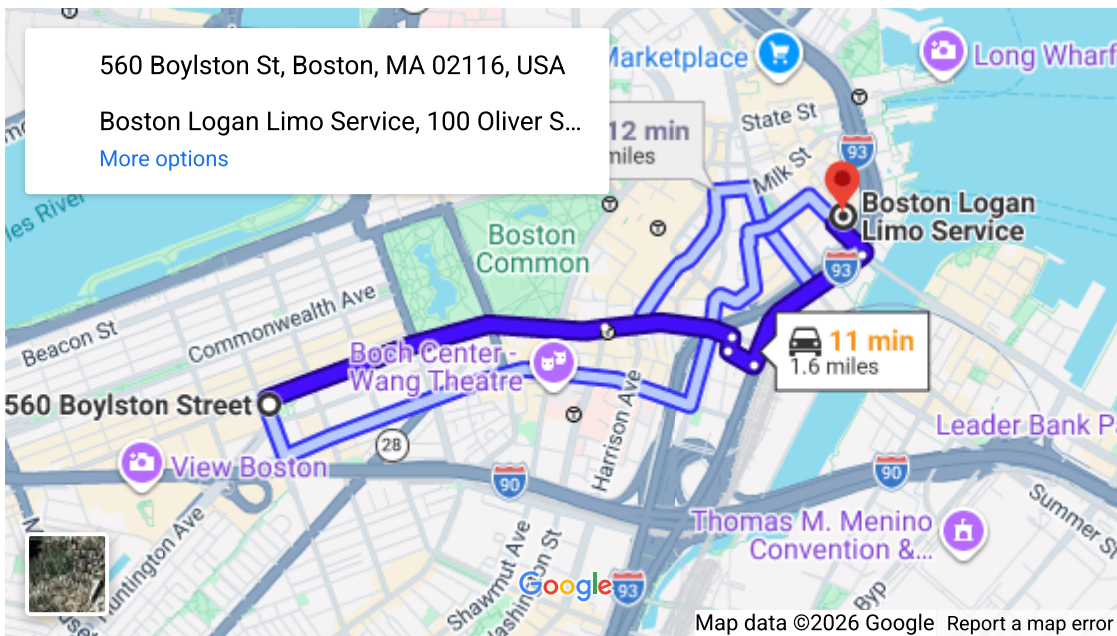

Boston Logan Limo Service

100 Oliver St Suite 1400, Boston, MA 02110

(617) 390-7996

Logan Airport Limo | Boston, MA

Boston Limo Service Chelsea East Boston Logan Airport Area Car Service Chelsea and East Boston are among the communities closest to Logan International Airport - sitting within a mile or two of the terminals and directly connected to the airport's road network. For residents of Chelsea and East Boston seeking professional car service, Boston Logan Limo Service provides the airport transfer experience with the quality of a luxury vehicle and uniformed chauffeur. East Boston's diverse and growing community includes airport workers, professionals, and families who travel through Logan regularly. Chelsea's proximity to the airport makes it another natural catchment area [Click for more](#) for Logan Airport car service. Both communities are within the innermost radius of Boston Logan Limo Service's service area.

Boston Logan Limo Service | 100 Oliver St Suite 1400, Boston, MA 02110 | (617) 390-7996

Boston Logan Limo Service serves [Boston Limo Service](#) Chelsea and East Boston 24 hours a day, providing luxury car service to and from Logan Airport and throughout Greater Boston. The fleet includes sedans and SUVs for all occasions, and the pre-pickup confirmation system ensures passengers always have their driver's details. Call (617) 390-7996 for Chelsea and East Boston Logan Airport car service.